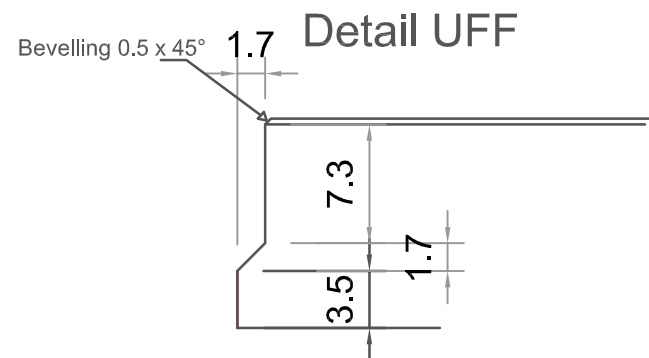

Detail A

Detail B

Perforation pattern:	Globe G 8/15/20 (ø8, ø15 and ø20 mm holes random)
Perforation percentage:	9,9 %
Edge type:	Solopanel UFF
Module:	1197 x 2000 x 12,5mm
Visible measure (primary):	1197 x 2000mm
External measure (secondary):	1197 x 2000mm
A measure:	12,5mm
Perforation picture:	Full perforated (4 fields 500x1197)
Fleece:	Black

Detail A

Detail B

Perforation pattern: Globe G 8/15/20 (ø8, ø15 and ø20 mm holes random)
 Perforation percentage: 9,9 %
 Edge type: Solopanel UFF
 Module: 1200 x 2500 x 12,5mm
 Visible measure (primary): 1200 x 2500mm
 External measure (secondary): 1200 x 2500mm
 A measure: 12,5mm
 Perforation picture: Full perforated (5 fields 500x1200)
 Fleece: Black

Detail A

Detail B

Perforation pattern:
 Perforation percentage:
 Edge type:
 Module:
 Visible measure (primary):
 External measure (secondary):
 A measure:
 Perforation picture:
 Fleece:

Globe G 12/20/35 (ø12, ø20 and ø35 mm holes random)
 9,8 %
 Stratopanel UFF
 1200 x 2500 x 12,5mm
 1200 x 2500mm
 1200 x 2500mm
 12,5mm
 Full perforated (4 fields 625x1200)
 Black