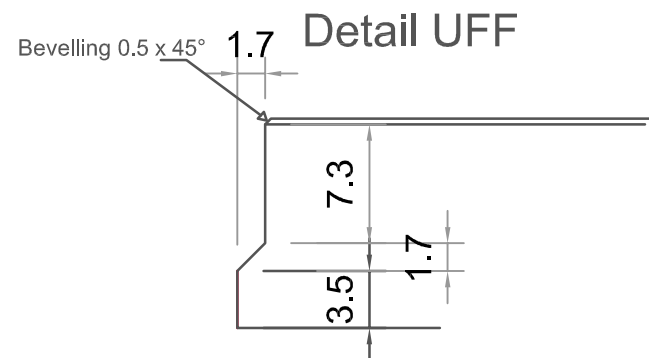

Detail A

Detail B

Perforation pattern:	Globe G 8/15/20 (ø8, ø15 and ø20 mm holes random)
Perforation percentage:	9,9 %
Edge type:	Solopanel UFF
Module:	1197 x 2000 x 12,5mm
Visible measure (primary):	1197 x 2000mm
External measure (secondary):	1197 x 2000mm
A measure:	12,5mm
Perforation picture:	Full perforated (4 fields 500x1197)
Fleece:	Black

Detail A

Detail B

Perforation pattern: Globe G 8/15/20 (ø8, ø15 and ø20 mm holes random)
 Perforation percentage: 9,9 %
 Edge type: Solopanel UFF
 Module: 1200 x 2500 x 12,5mm
 Visible measure (primary): 1200 x 2500mm
 External measure (secondary): 1200 x 2500mm
 A measure: 12,5mm
 Perforation picture: Full perforated (5 fields 500x1200)
 Fleece: Black

Detail A

Detail B

Perforation pattern:
 Perforation percentage:
 Edge type:
 Module:
 Visible measure (primary):
 External measure (secondary):
 A measure:
 Perforation picture:
 Fleece:

Globe G 12/20/35 (ø12, ø20 and ø35 mm holes random)
 9,8 %
 Stratopanel UFF
 1200 x 2500 x 12,5mm
 1200 x 2500mm
 1200 x 2500mm
 12,5mm
 Full perforated (4 fields 625x1200)
 Black