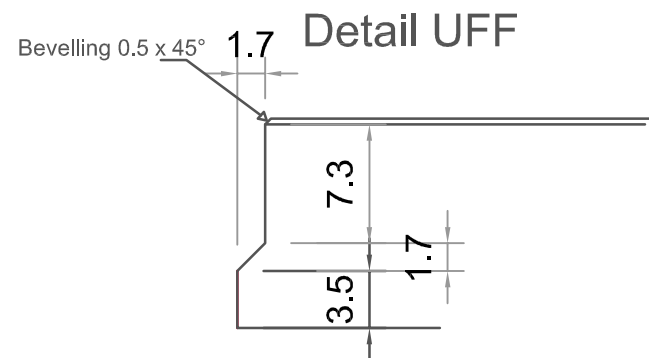

Detail A

Detail B

Perforation pattern:	Globe G 8/15/20 (ø8, ø15 and ø20 mm holes random)
Perforation percentage:	9,9 %
Edge type:	Solopanel UFF
Module:	1197 x 2000 x 12,5mm
Visible measure (primary):	1197 x 2000mm
External measure (secondary):	1197 x 2000mm
A measure:	12,5mm
Perforation picture:	Full perforated (4 fields 500x1197)
Fleece:	Black

Detail A

Detail B

Perforation pattern: Globe G 8/15/20 (ø8, ø15 and ø20 mm holes random)
 Perforation percentage: 9,9 %
 Edge type: Solopanel UFF
 Module: 1200 x 2500 x 12,5mm
 Visible measure (primary): 1200 x 2500mm
 External measure (secondary): 1200 x 2500mm
 A measure: 12,5mm
 Perforation picture: Full perforated (5 fields 500x1200)
 Fleece: Black

Detail A

Detail B

Perforation pattern:
 Perforation percentage:
 Edge type:
 Module:
 Visible measure (primary):
 External measure (secondary):
 A measure:
 Perforation picture:
 Fleece:

Globe G 12/20/35 (ø12, ø20 and ø35 mm holes random)
 9,8 %
 Stratopanel UFF
 1200 x 2500 x 12,5mm
 1200 x 2500mm
 1200 x 2500mm
 12,5mm
 Full perforated (4 fields 625x1200)
 Black